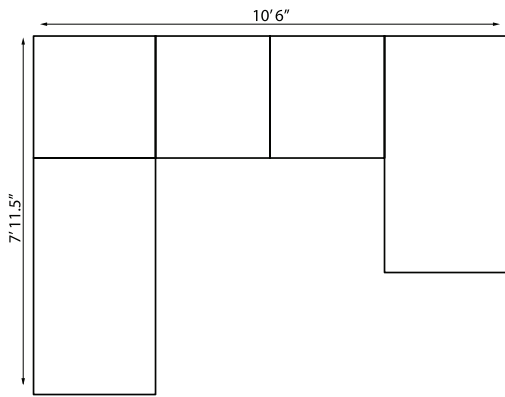

1 Left Arm Chaise, 2 Armless Sectionals, 1 Corner Sectional, and 1 Right Arm Love Seat