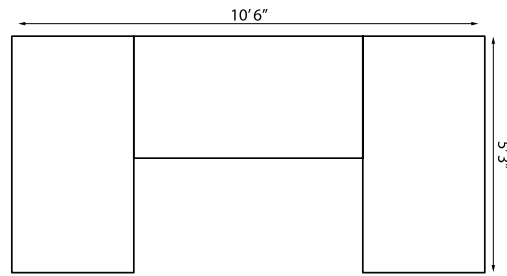

OTTOMAN 203317
H 18.75 | W 30.5 | D 30.5in

1 Left Arm Chaise, 2 Armless Sectionals, 1 Corner Sectional, and 1 Right Arm Love Seat

1 Right Arm Chaise, 1 Armless Love Seat, 1 Corner Sectional, 3 Armless Sectionals, 1 Left Arm Chaise

1 Left Arm Love Seat, 1 Corner Sectional, 1 Right Arm Lounge Chair

1 Right Arm Chaise, 1 Armless Love Seat, 1 Left Arm Chaise

1 Left Arm Chaise, 1 Corner Sectional

DINING
ARMCHAIR 203301
H 34.5 | W 20.25 | D 24in