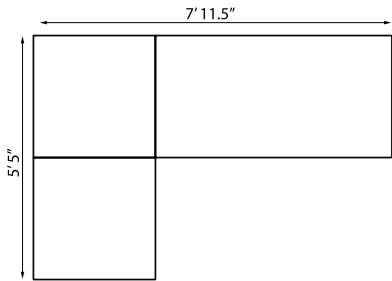

RIGHT ARM
LOUNGE CHAIR 203028
with Loom Arms & Back
H 29.25 | W 32.5 | D 32.5in

LEFT ARM
LOUNGE CHAIR 203029
with Loom Arms & Back
H 29.25 | W 32.5 | D 32.5in

LARGE OTTOMAN 203327
H 18.75 | W 60 | D 30in

OTTOMAN 203317
H 18.75 | W 30.5 | D 30.5in

1 Left Arm Chaise, 2 Armless Sectionals, 1 Corner Sectional, and 1 Right Arm Love Seat

1 Right Arm Chaise, 1 Armless Love Seat, 1 Corner Sectional, 3 Armless Sectionals, 1 Left Arm Chaise